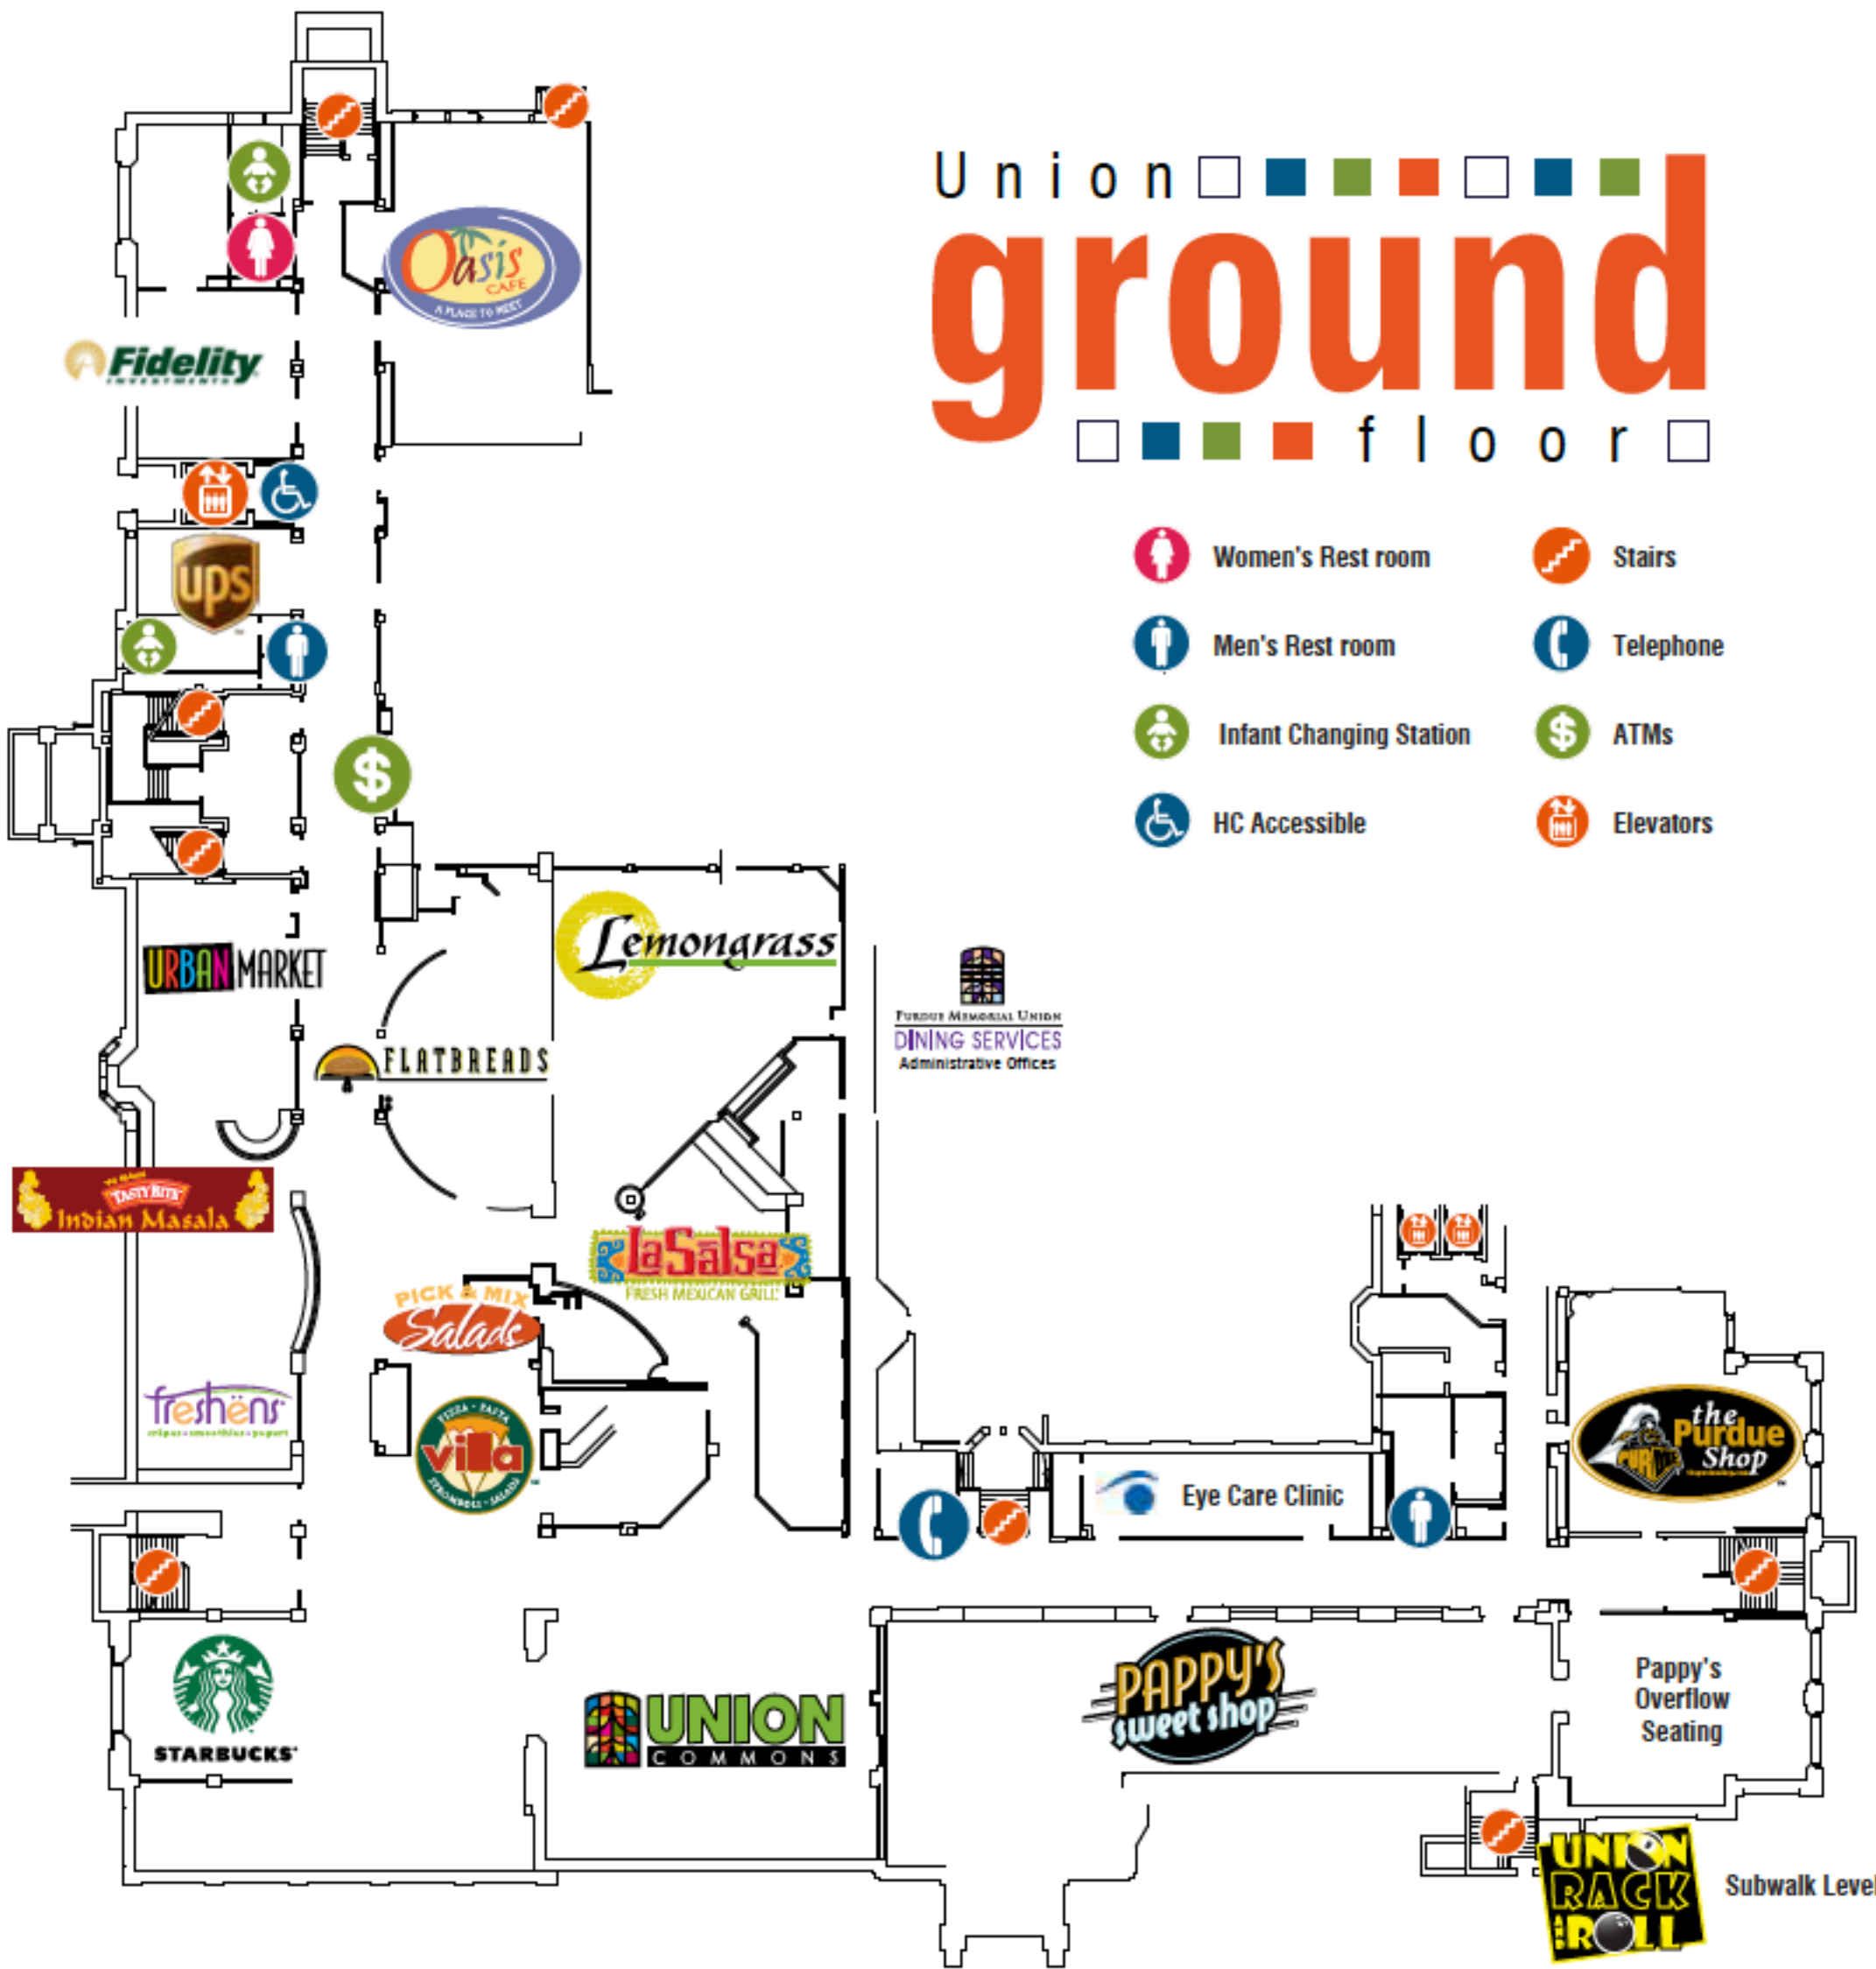

# Union ground floor

-  Women's Rest room
-  Men's Rest room
-  Infant Changing Station
-  HC Accessible
-  Stairs
-  Telephone
-  ATMs
-  Elevators

  
**FORDICE MEMORIAL UNION**  
**DINING SERVICES**  
 Administrative Offices

Subwalk Level