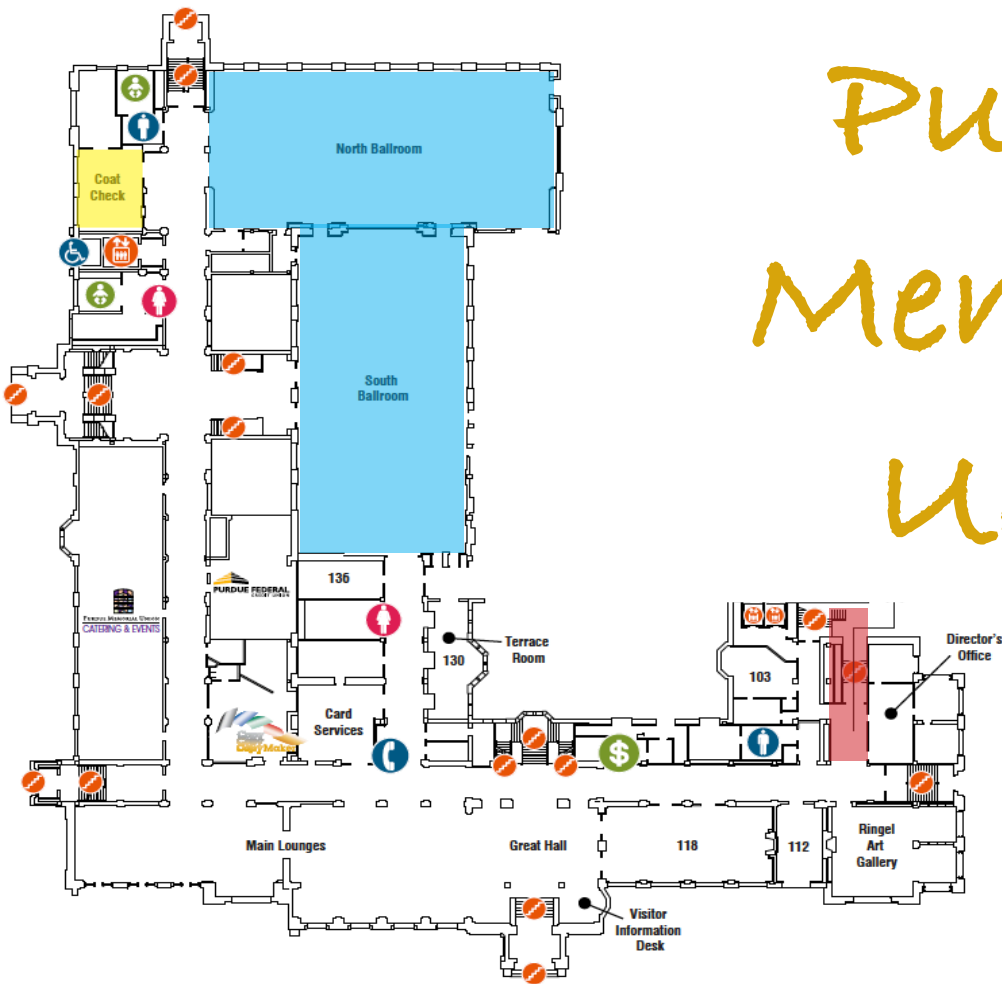

# Purdue Memorial Union

Union  
main  
floor  
up steps at door entering PMU  
from Stewart Center or Grant St. Entrance

- Ballrooms - EXHIBITION HALL & RECEPTION
- Coat Check
- Union Club Hotel
- West Faculty Lounge

- ♀ Women's Rest room
- ♂ Men's Rest room
- ♂ Infant Changing Station
- ♿ HC Accessible
- ↕ Stairs
- ☎ Telephone
- \$ ATMs
- ⬆️ Elevators

Union  
second  
floor  
up 2 flights steps at door entering PMU  
from Stewart Center or Grant St. Entrance